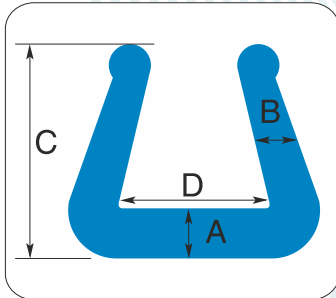

GENEL KULLANIM ALANLARI / PARTICULARLY USING AREAS :

Mobilya, Kapı ve Pencere, Aydınlatma Malzemeleri, Beyaz Eşya, Cam ve Ayna, Büro Mobilyaları, Banyo Mobilyaları ve Aksesuarları, Sanat Eserleri, Isıtma-Soğutma Cihazları.

Furniture, door and windows, illumination products, white goods, mirror and glass, office furniture, bathroom furniture and accessories, art works, cooling & heating equipment

U Profil

U Profile