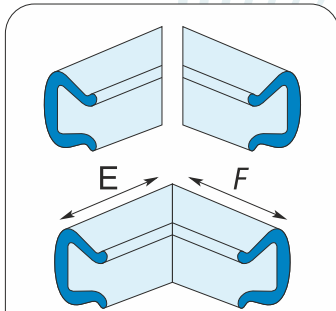

GENEL KULLANIM ALANLARI / PARTICULARLY USING AREAS :

Mobilya, Kapı ve Pencere, Aydınlatma Malzemeleri, Beyaz Eşya, Cam ve Ayna, Büro Mobilyaları, Banyo Mobilyaları ve Aksesuarları, Sanat Eserleri, Isıtma-Soğutma Cihazları.

Furniture, door and windows, illumination products, white goods, mirror and glass, office furniture, bathroom furniture and accessories, art works, cooling & heating equipment

U Profil

U Profile